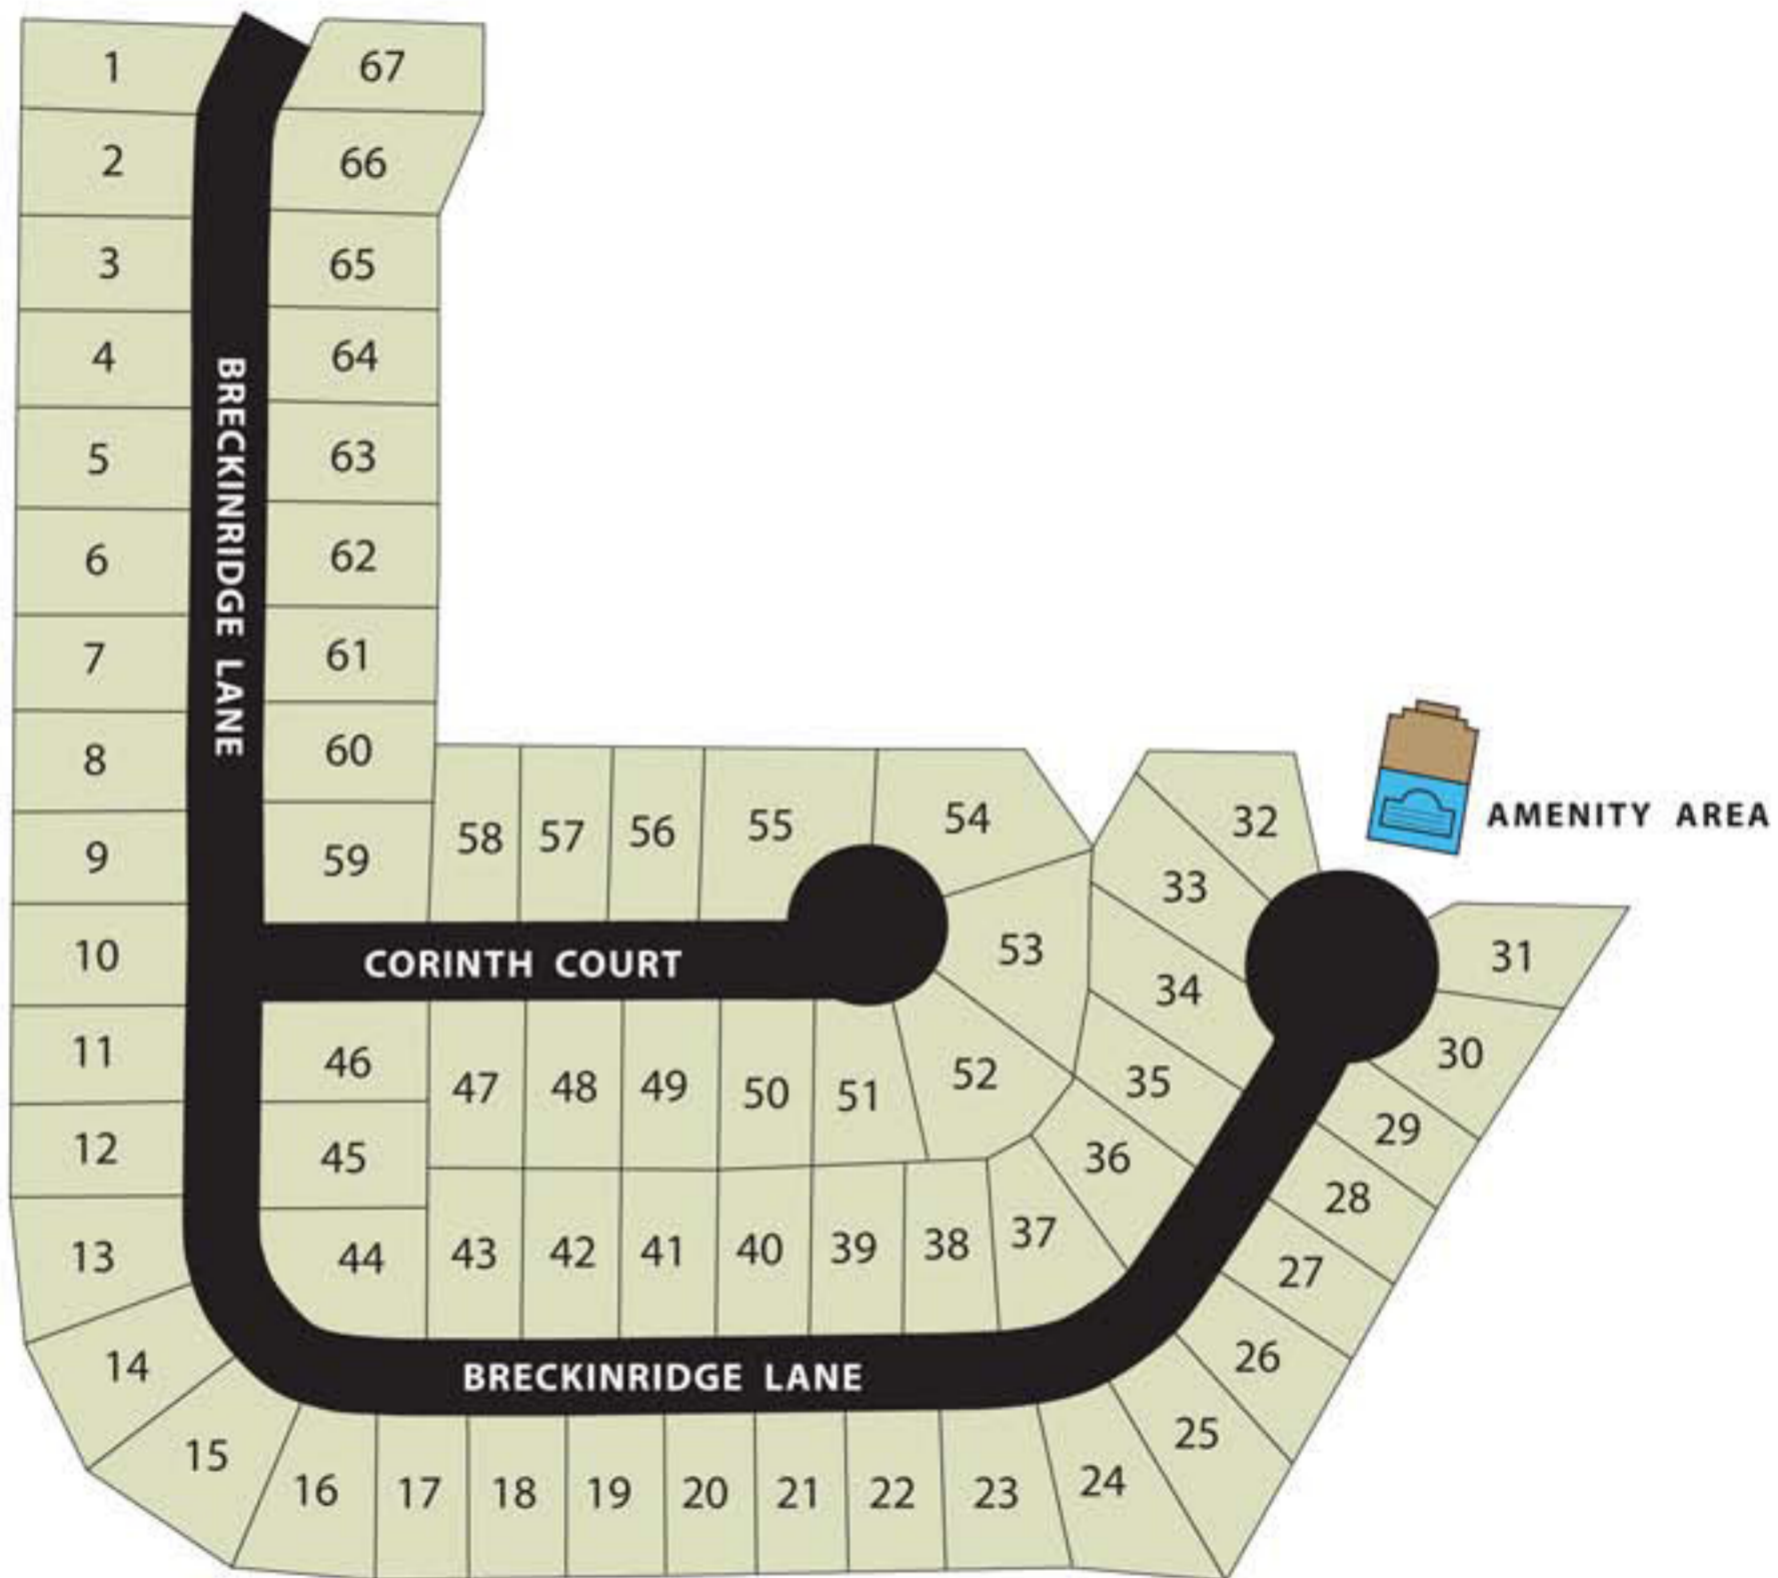

WALLACE RUN

Map is for illustrative purposes only. Consult final plat and contract for legal descriptions of all properties.
Copyright 2010, Wilson Parker Homes, Inc.