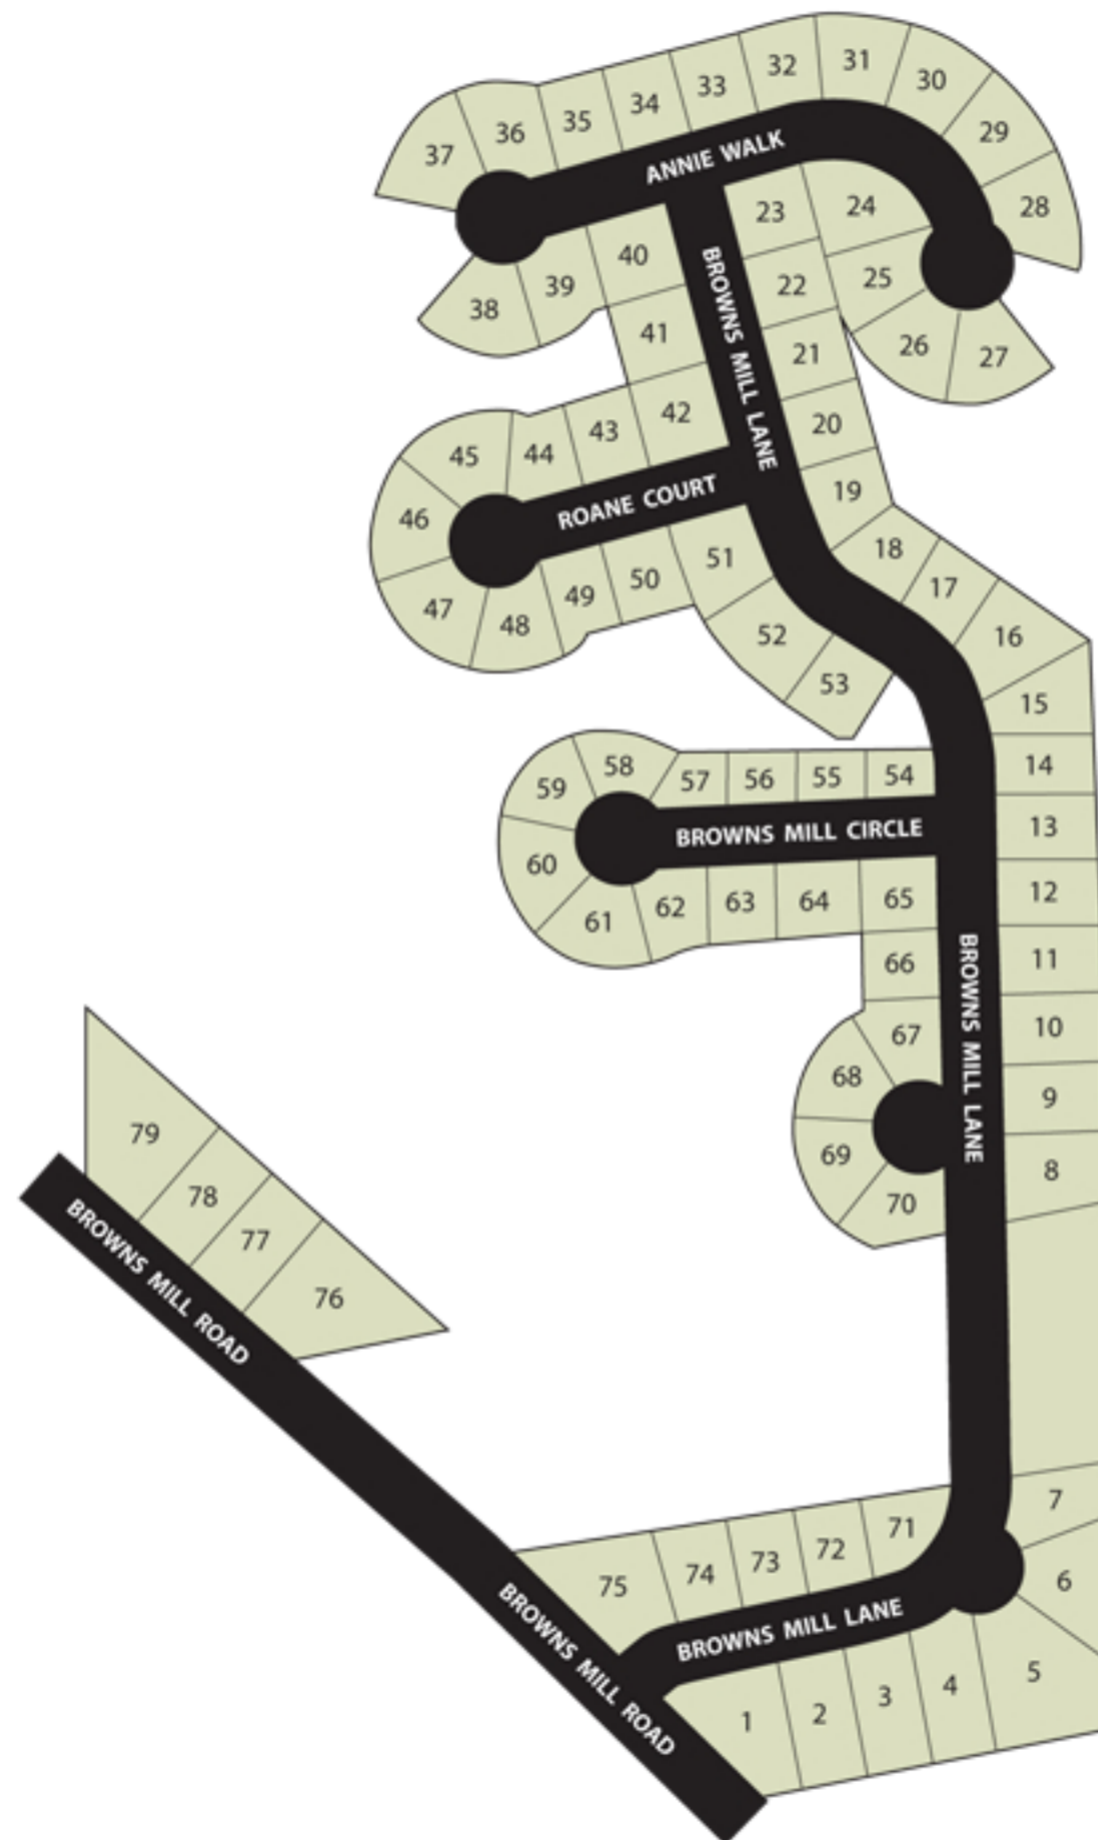

BROWNS MILL ESTATES

Map is for illustrative purposes only. Consult final plat and contract for legal descriptions of all properties.
Copyright 2010, Wilson Parker Homes, Inc.