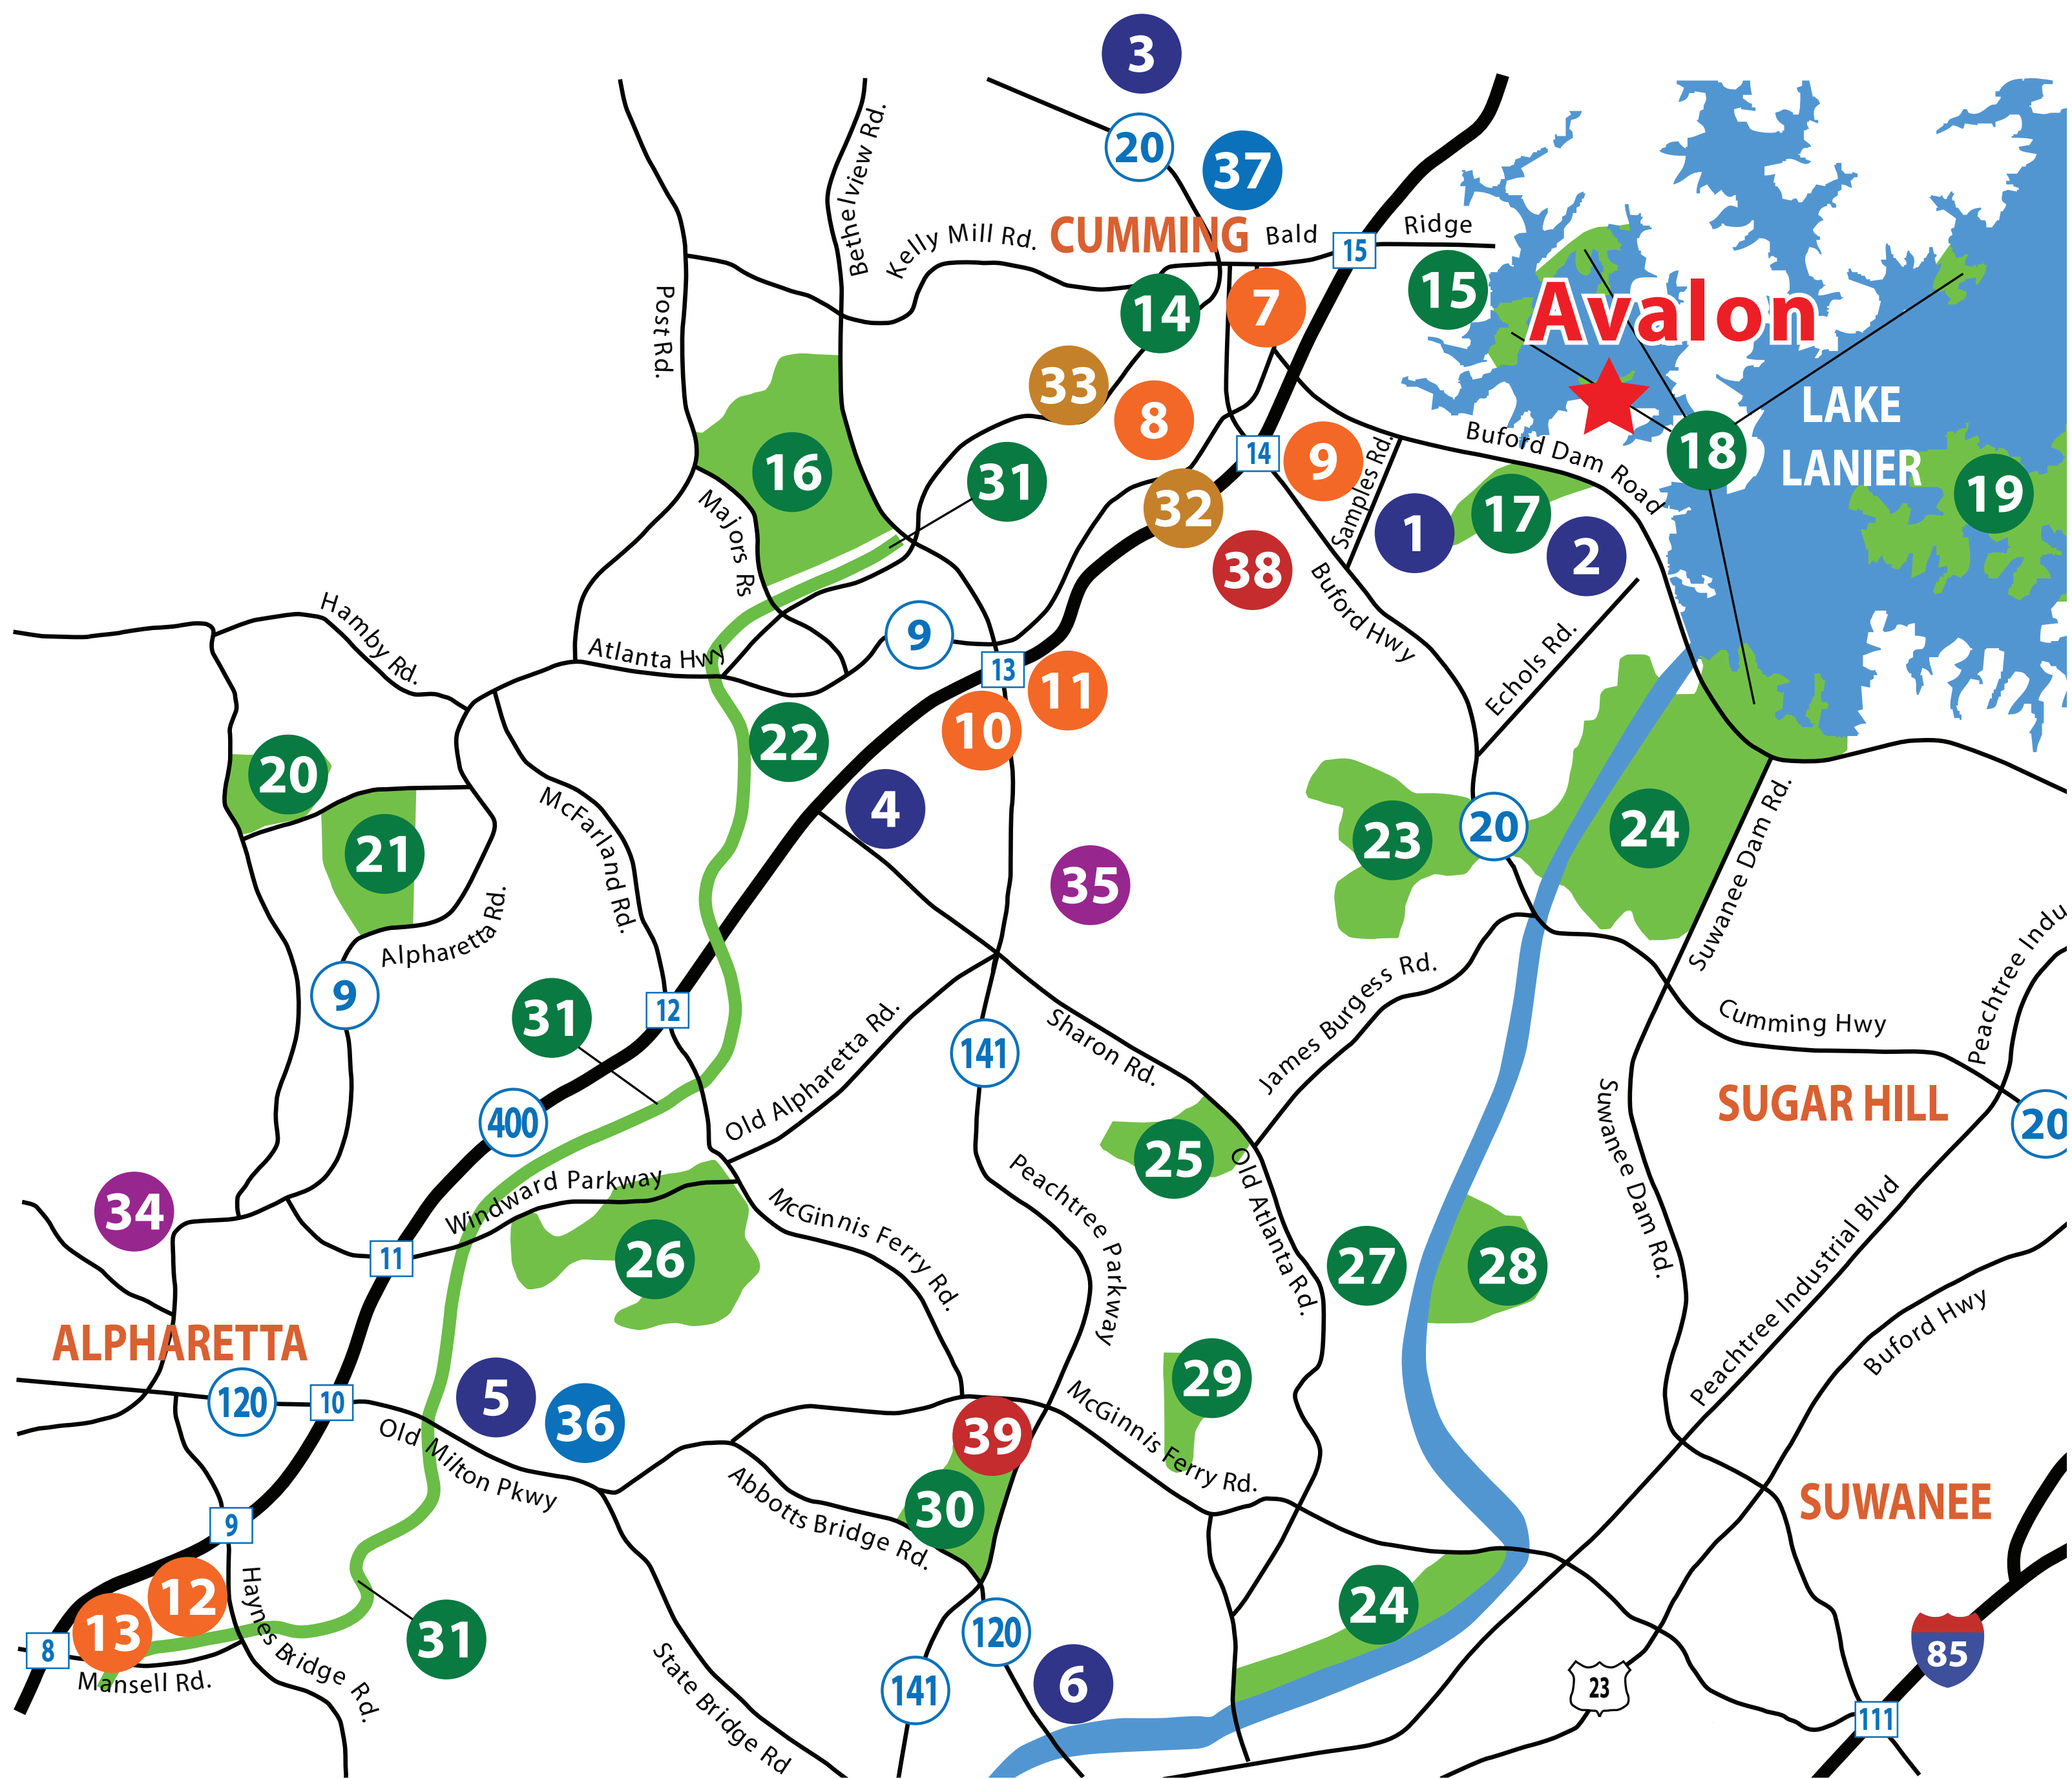

AVALON

SCHOOLS

1. Mashburn Elementary
2. Lakeside Middle School
3. Forsyth Central High School
4. Lanier Technical College
5. Reinhardt College
6. Woodward Academy - North

SHOPPING & ENTERTAINMENT

7. Movies 400
8. Steinmart, Belk, Office Depot, Parsons
9. Lowe's, Wal-Mart, Target, Goody's, Pier 1, Kohl's, Home Depot
10. The Avenues Shopping Center
11. Norman's Landing (restaurant)
12. Northpoint Mall
13. AMC Mansell Crossing 14

PARKS & RECREATION

14. Cumming Fairgrounds
15. Bald Ridge Marina
16. Polo Golf and Country Club
17. Lanier Country Club
18. Lake Lanier Area Parks
19. Lake Lanier Islands
20. Champions Club of Atlanta
21. Crooked Creek Golf Course
22. Fowler Park (future)
23. Windermere Golf Course
24. Chattahoochee National Recreation Area
25. Laurel Springs Golf Course
26. Golf Club of Georgia
27. Olde Atlanta Golf Course
28. Bear's Best Atlanta
29. St. Marlo Country Club
30. The Standard Club & Golf Course
31. Greenway Walking Trail

MARKETPLACE

32. Publix
33. Kroger

LIBRARIES

34. Alpharetta Public Library
35. Forsyth County Public Library

POST OFFICE

36. Alpharetta Post Office
37. Cumming Post Office

HOSPITALS

38. Northside Hospital - Forsyth
39. Emory Johns Creek Hospital