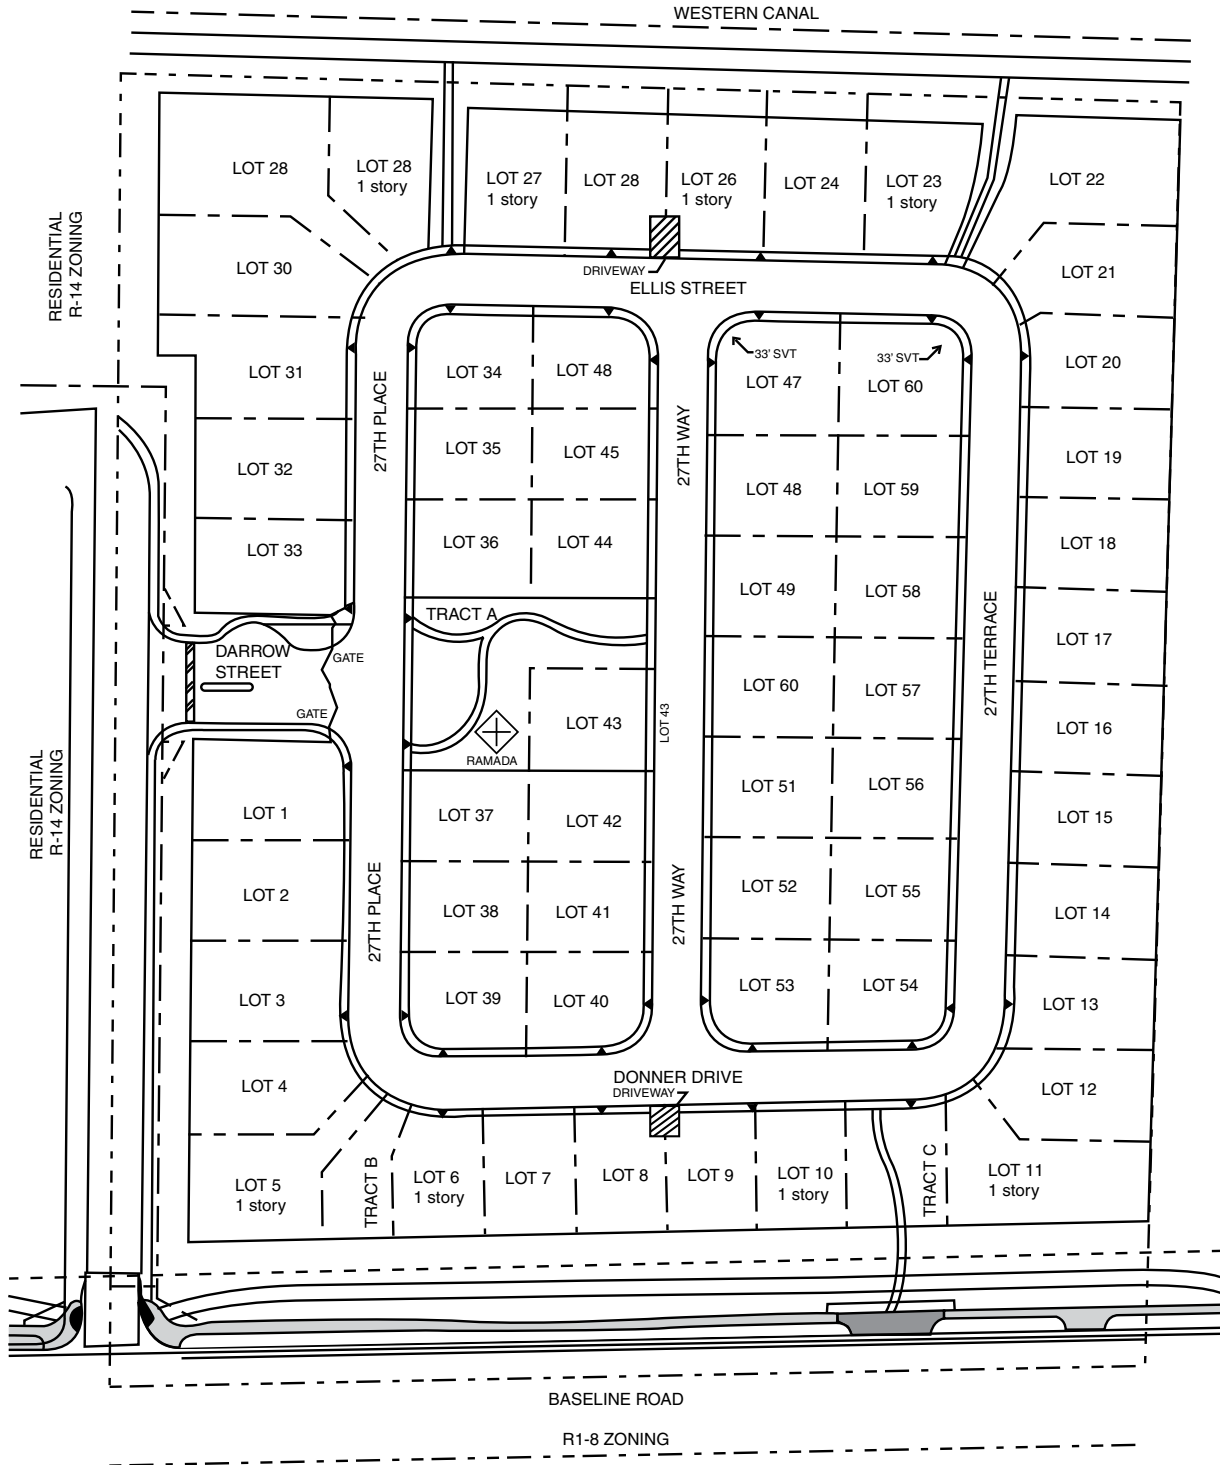

# Mountain Grove Plat Map

Mountain Grove  
(602) 606-2083 • (602) 824-9764

WilsonParkerHomes.com

ROC#262327